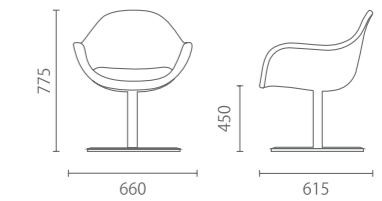

Side Chair with Wooden legs

木质四脚椅

Model 型号: Bow-S1

Size 尺寸: W660 D615 H775 SH450

材质与功能

全饰面包裹
胡桃色脚椅

选配项

榉木色椅脚
黑色浸色木纹椅脚

Material and Function

Fabric upholstered Chair
Chair leg in color of walnut

Options

Beech colour chair leg
Black stained wooded legs

Side Chair with Steel Legs

金属四脚椅

Model 型号: Bow-S2

Size 尺寸: W660 D615 H775 SH450

材质与功能

全饰面包裹
喷粉椅脚

Material and Function

Fabric upholstered Chair
Powdered chair legs

Steel Powdered Round Stand

金属圆盘脚椅

Model 型号: Bow-S3

Size 尺寸: W660 D615 H775 SH450