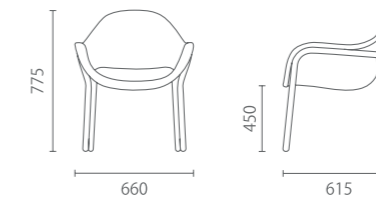

Side Chair with Wooden legs

木质四脚椅

Model 型号: Bow-S1

Size 尺寸: W660 D615 H775 SH450

材质与功能

全饰面包裹
胡桃色脚椅

选配项

榉木色椅脚
黑色浸色木纹椅脚

Material and Function

Fabric upholstered Chair
Chair leg in color of walnut

Options

Beech colour chair leg
Black stained wooded legs

Side Chair with Steel Legs

金属四脚椅

Model 型号: Bow-S2

Size 尺寸: W660 D615 H775 SH450

材质与功能

全饰面包裹
喷粉椅脚

Material and Function

Fabric upholstered Chair
Powdered chair legs

Steel Powdered Round Stand

金属圆盘脚椅

Model 型号: Bow-S3

Size 尺寸: W660 D615 H775 SH450