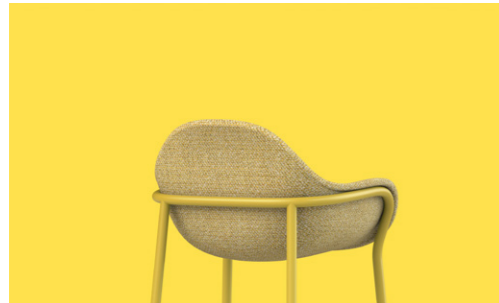

Bowler

Designer: Joeri Reynaert

“帽子”戏法

平滑的设计，配以礼帽的造型，使整个沙发看上去极为有趣。礼帽的外沿演变成座椅的扶手，并由贴合边缘曲线的框架支撑。平滑的座椅造型能在提供最舒适使用感的同时，兼顾到符合人体工程学的坐姿。框架的承重结构极为巧妙，被施以戏法，仅用轻巧的框架，便能撑起使用者和椅壳本身的重量。为你的办公空间带来不一样的趣味体验。

"Hat" Trick

Smooth design paired with the style of bowler hat gives the sofa an interesting look. The brim of the "hat" evolves into armrest, which fits the framework support of edge curve. The smooth chair design provides maximum comfort during use with consideration to the ergonomics of seating. Clever as a trick, the lightweight bearing structure of framework can support the weight of user and the chair itself. This "hat" will provide a fresh and interesting experience in your office space.

三款椅腿，各饰魔法

Bowler除其最具特点的“礼帽架”外，另有木质椅腿和带旋转底座的椅腿可供选择。

金属四脚椅：“礼帽架”椅腿，适用想让办公空间，有更多特征化、标志化的空间。

木质四脚腿：适用休闲空间，由木质和Bowler特有的造型，传递柔韵；

金属圆盘椅：适用商务空间，硬朗的金属质地，传递坚毅。

Three Styles of Chair Leg, Different Magic

In addition to the most characteristic "bowler hat" framework, wooden leg and swivel base are also available.

Metal four-leg: "bowler hat" chair legs, suitable for more characteristic and iconic office space.

Wooden four-leg: suitable for leisure space, wooden legs of the unique Bowler style conveys a sense of softness.

Metal disc-base: suitable for business space, tough metal texture conveys unswerving determination.

两款饰面

Bowler的样子复古俏皮，又不失优雅。另有两款饰面随心搭配，皮面与织面适配不同场景。

Two Finishes Available

The look of Bowler is retro, smart, and elegant. There are two finishes available: leather and textile for different scenarios.