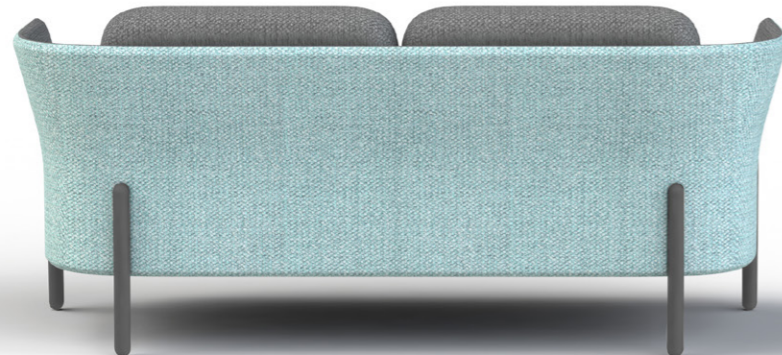

Collar

Designer: Joeri Reynaert

“领”，岂止于礼

古时，人以“领”为礼、为尊；现如今，更以“领”的各类属性区分不同的办公空间和工作类别。当下开放式办公环境的盛行，使整个办公空间的各类形态融合在一起。而Collar沙发特有的“领”型设计，不仅考虑到沟通协作，又赋予空间一定的礼仪性和私密性，给使用者绅士感。

传统办公空间中，常以隔断或墙面划分不同领域，而强调多元化办公方式的今日，在空间中可以灵活转换，让使用者自由选择，显得更为重要。“领”极具私密与安全感的造型，平滑整个空间，创造出极致的舒适感。当使用者落座后，更会被“衣领”的柔和所环绕，使整个社交场合不僵化，形成礼遇空间。

"Ling" is more than ritual

In the ancient times, "collar" was deemed as a symbol of etiquette and respect. Nowadays, the various attributes of "collar" are used to differentiate office spaces and work types. The prevalence of open office environment at present has resulted in the integration of various forms in an office space. The unique design of Collar sofa not only gives consideration to communication and collaboration, but also endows space with a certain sense of etiquette, indicates its class, and provides a gentleman-like use experience.

In traditional office space, partition or wall is often used to divide space into different areas. However, the diversity of office styles advocated today enables flexible transformation in space, and user's freedom of choice seems even more important. The sense of security and smooth style of "Collar" create an ultimate comfortable experience. When seated, the user will be surrounded by the softness of "collar". Choose "Collar" to form courteous reception in a flexible social setting.

双色“领”凸显造型

“领”的双色设计勾勒出沙发优雅的线条，一体的背板设计，营造更强的线条感。

高“领”设计更具绅士感

Collar沙发有单人和双人座宽供选择，可随心组合，适配不同的场景；两种座宽均有高背版本，“高领”沙发为使用者提供更私密的体验，营造出的绅士、包容的气度之感。

Two-tone Design of "Collar"

The two-tone design of "Collar" highlights the elegant silhouette of sofa, and its integrated back creates a contrast of clean lines.