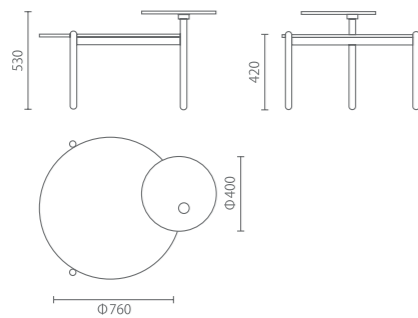

Model 型号: Col-GD

Size 尺寸: W920 D780 H1030 SH420

Col-GS

W1690 D780 H1030 SH420

材质与功能

独特设计，双色表达
全布面饰面
喷粉沙发脚

Material and Function

Special design with double color
Fabric upholstered Chair
Powered steel chair legs

Tea Table

茶几

Model 型号: Col-Cj

Size 尺寸: Φ1:760 Φ2:400 H1:420 H2:530

材质与功能

台面由两个圆形面板组成
喷粉台架
茶几只有小台面可安装电源模块

Material and Function

Two round table top
Powder coated steel table frame
Only a small one of table can install the power module

颜色:

台面: 可选用MFC和实木贴面
喷粉台架可选: 砂黑(C-S-A-28), 砂灰 (C-S-A-40)

Model 型号: Cl-Bj

Size 尺寸: Φ400 H436

材质与功能

喷粉台架
底部配备连接件
连接件可连接沙发底板边缘

Material and Function

Powder coated steel table frame
Fixed with bottom edge of Sofa with connect piece

Material and Function

Frosted glass
Set in the slot of the round tube of the Collar & Marsh & Panache coffee table

Lamp

台灯

Model 型号: MS-TA-04

Size 尺寸: Φ40 H320

材质与功能

钢质喷粉灯身，磨砂亚克力灯罩
LED灯珠，蓄电灯具，可充电，触摸开关
置于茶几台架圆管顶部插槽中