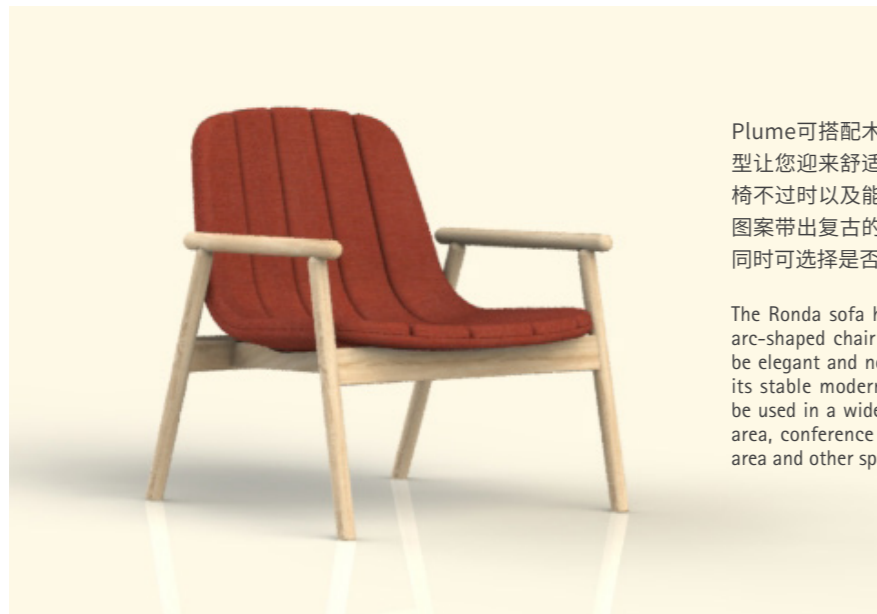

Plume

Designer: Joeri Reynaert

Plume可搭配木质框架或带旋转底座的椅腿。温润柔和的外型让您迎来舒适又不失风格的休息。简约的设计使该款休闲椅不过时以及能轻松融入任何室内设计。软包上经典的缝绉图案带出复古的韵味。休闲椅拥有低椅背和高椅背供选择，同时可选择是否搭配扶手。

The Ronda sofa has a beautiful curve, and the simple and round arc-shaped chair back design adjusts the external appearance to be elegant and noble, soft and generous, and the metal feet show its stable modern texture. The elegantly shaped Ronda sofa can be used in a wide range of spaces. Including senior administrative area, conference area, public leisure area, and front desk service area and other spaces are similarly used.

W826 D848 H1000 SH394

W826 D709 H801 SH394

材质与功能

全饰面包裹
钢制喷粉圆盘椅脚
椅座可360度旋转,带阻尼效果

Material and Function

Fabric upholstered chair
Powder coated steel chair base
Available for 360° rotation

选配项

抛光金属椅脚