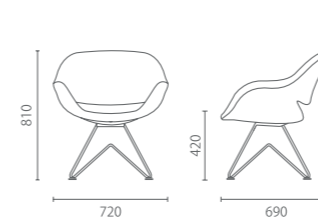

材质细节

Volpe整张座椅由一张层压板一体成型。椅身内部由多层优质泡棉填充而成, 且泡棉和饰面间另以丝棉相隔, 确保每次入座的舒适体验。

Material details

The entire chair is a complete whole made with a piece of laminate. The inside of chair is filled with multiple layers of quality foam, which are separated from upholstery by silk wadding to ensure comfortable experience when the user takes seat.

空间适应

Volpe座椅共有四种不同的椅脚设计可选, 可组成排椅, 并有高背、中背两种椅背选择; 椅座及椅背软包部分有皮制、羊毛面料等材质可选, 丰富而人性化的选择使Volpe座椅可完美适应办公、休闲、会议、或行政接待等不同空间区域的各种需求。

Applicable space

There are four different leg designs available for Volpe chair, which can be combined to make rows of seats. The back of chair can be either high or medium. Materials including leather and wool are available for the upholstery of seat and back. A rich variety of user-friendly choices makes Volpe chair perfect for different purposes such as office, collaboration, conference or administrative reception.

Pyramid base side chair with low back
矮背金字塔脚椅

Model型号: 8220-3

Size 尺寸: W720 D690 H810 SH420

Pyramid base side chair with high back
高背金字塔脚椅

8225-3

W720 D760 H1110 SH420

Pyramid base side chair with pedal
金字塔脚脚踏