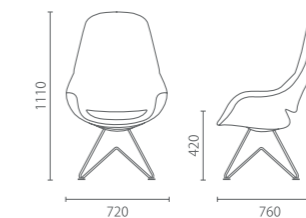

空间适应

Volpe座椅共有四种不同的椅脚设计可选, 可组成排椅, 并有高背、中背两种椅背选择; 椅座及椅背软包部分有皮制、羊毛面料等材质可选, 丰富而人性化的选择使Volpe座椅可完美适应办公、休闲、会议、或行政接待等不同空间区域的各种需求。

Applicable space

There are four different leg designs available for Volpe chair, which can be combined to make rows of seats. The back of chair can be either high or medium. Materials including leather and wool are available for the upholstery of seat and back. A rich variety of user-friendly choices makes Volpe chair perfect for different purposes such as office, collaboration, conference or administrative reception.

Pyramid base side chair with low back
矮背金字塔脚椅

Model型号: 8220-3

Size 尺寸: W720 D690 H810 SH420

Pyramid base side chair with high back
高背金字塔脚椅

8225-3

W720 D760 H1110 SH420

Pyramid base side chair with pedal
金字塔脚脚踏