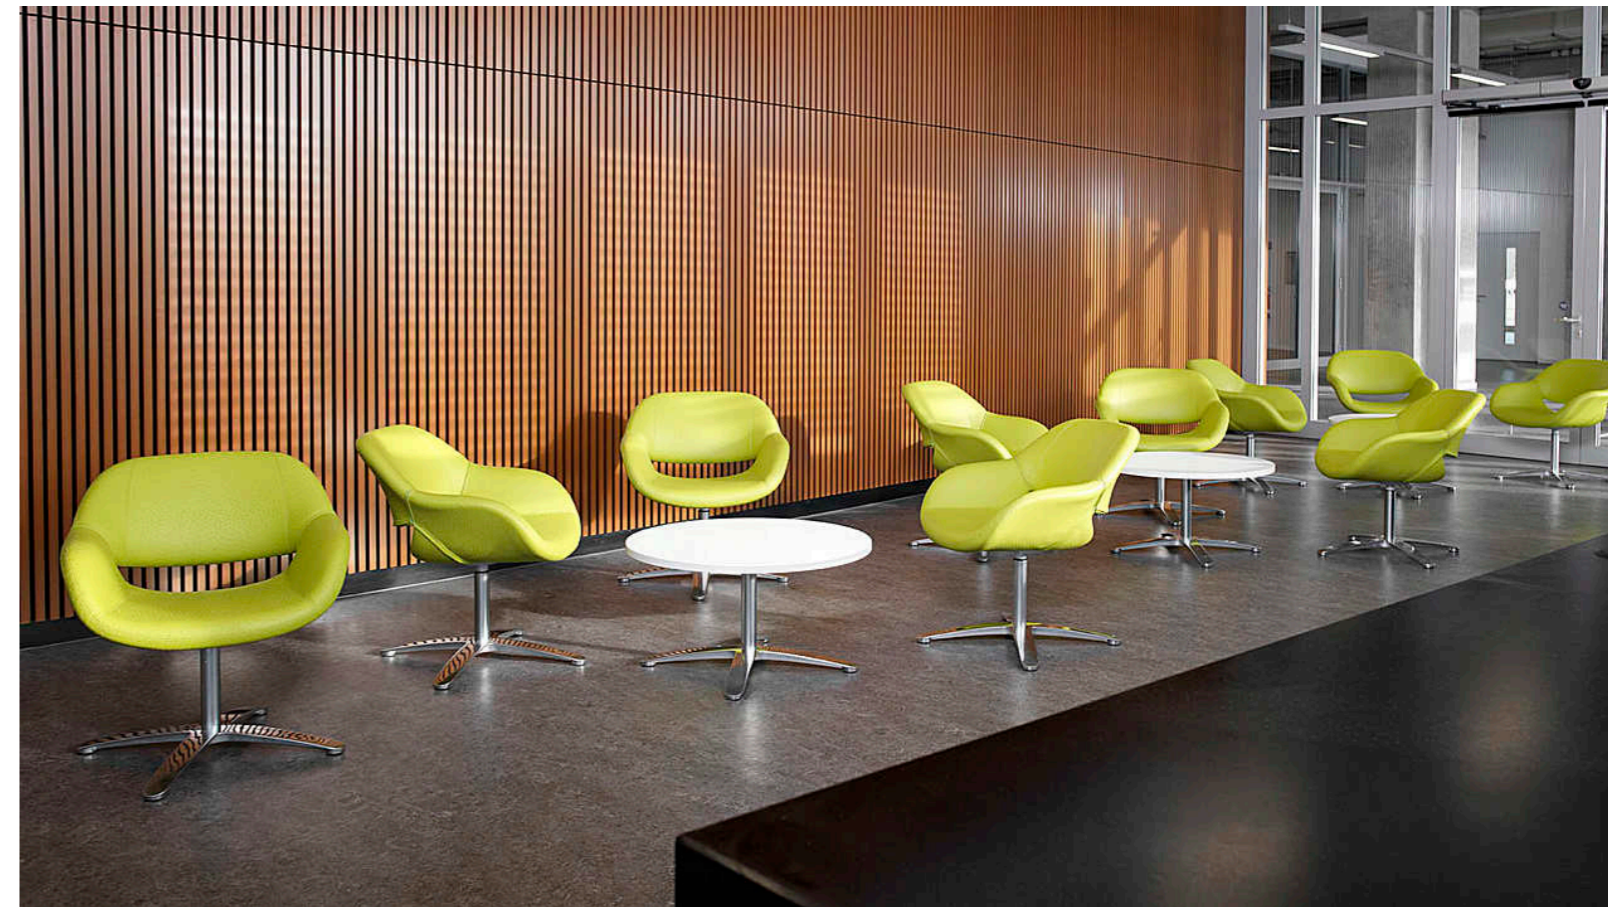

Volpe & Volpino

Series Volpe has its good looks from its younger brother volpino. Volpe is the Italian word for fox, Volpino is the diminutive form and can be translated as "little fox". In many cultures, the fox has a strong symbolic role in folklore, often depicted as a cunning and intelligent animal. The name is Well chosen, as this series is characterized by a "foxy" design language.

极致设计

Volpe的椅背与座垫完美融合一体, 独特的开口式设计, 不仅给人带来轻盈、灵动的视觉感受, 还令座椅在日常移动时更为便利。

Extreme design

The back of Volpe is perfectly integrated with cushion. Its unique opening design not only provides a lightweight and clever visual impression, but also makes the daily movement of chair more convenient.

材质细节

Volpe整张座椅由一张层压板一体成型。椅身内部由多层优质泡棉填充而成, 且泡棉和饰面间另以丝棉相隔, 确保每次入座的舒适体验。

Material details

The entire chair is a complete whole made with a piece of laminate. The inside of chair is filled with multiple layers of quality foam, which are separated from upholstery by silk wadding to ensure comfortable experience when the user takes seat.

空间适应

Volpe座椅共有四种不同的椅脚设计可选, 可组成排椅, 并有高背、中背两种椅背选择; 椅座及椅背软包部分有皮制、羊毛面料等材质可选, 丰富而人性化的选择使Volpe座椅可完美适应办公、休闲、会议、或行政接待等不同空间区域的各种需求。

Applicable space

There are four different leg designs available for Volpe chair, which can be combined to make rows of seats. The back of chair can be either high or medium. Materials including leather and wool are available for the upholstery of seat and back. A rich variety of user-friendly choices makes Volpe chair perfect for different purposes such as office, collaboration, conference or administrative reception.