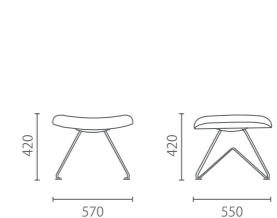

空间适应

Volpe座椅共有四种不同的椅脚设计可选, 可组成排椅, 并有高背、中背两种椅背选择; 椅座及椅背软包部分有皮制、羊毛面料等材质可选, 丰富而人性化的选择使Volpe座椅可完美适应办公、休闲、会议、或行政接待等不同空间区域的各种需求。

Applicable space

There are four different leg designs available for Volpe chair, which can be combined to make rows of seats. The back of chair can be either high or medium. Materials including leather and wool are available for the upholstery of seat and back. A rich variety of user-friendly choices makes Volpe chair perfect for different purposes such as office, collaboration, conference or administrative reception.

Pyramid base side chair with low back
矮背金字塔脚椅

Model型号: 8220-3

Size 尺寸: W720 D690 H810 SH420

Pyramid base side chair with high back
高背金字塔脚椅

8225-3

W720 D760 H1110 SH420

Pyramid base side chair with pedal
金字塔脚脚踏