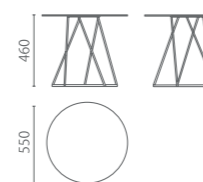

When used at home, it creates a leisurely atmosphere for one to read and drink tea alone or have heart-to-heart talks with friends.

High tea table

高几

Medium height tea table

中几

Medium height tea table

矮几

Model 型号: Gin-T1
Size 尺寸: D400 H520