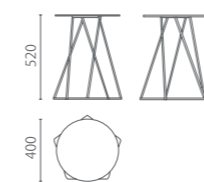

When used at home, it creates a leisurely atmosphere for one to read and drink tea alone or have heart-to-heart talks with friends.

High tea table

高几

Medium height tea table

中几

Medium height tea table

矮几

Model 型号: Gin-T1
Size 尺寸: D400 H520