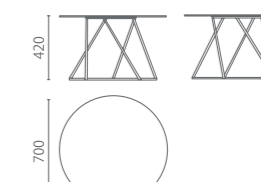

When used at home, it creates a leisurely atmosphere for one to read and drink tea alone or have heart-to-heart talks with friends.

High tea table

高几

Medium height tea table

中几

Medium height tea table

矮几

Model 型号: Gin-T1
Size 尺寸: D400 H520