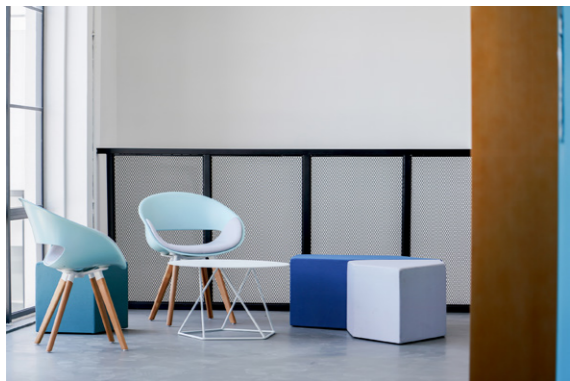

Ginko 茶几

高矮、大小错落

黑白，自由组合

有高、中、矮三种不同高度、大小形态；黑、白2色可选。

几何切割

北欧极简风格，桌腿的钻石切割线条，集刚劲、雅致、活力于一身。

Various heights

Black & white, free combination

Three heights (high, medium, low) available; black or white available.

Geometrical cutting

Minimalist style of North Europe; the diamond cutting lines of table legs are vigorous, elegant and energetic at the same time.