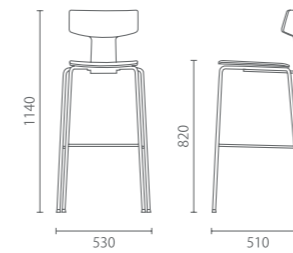

Safe skid resistance glides

Plastic glides can not only for skid resistance, but also reduce the abrasion to the floor.

Side Chair

四脚椅

Model 型号: 1250/2 (无座垫) 1252/2(含座垫)

Size 尺寸: W530 D510 H810 SH450

Sled Base Chair

雪橇脚椅

Model 型号: 1270/2 (无座垫) 1272/2(含座垫)

Size 尺寸: W510 D500 H810 SH450

Bar Chair

吧椅

Model 型号: 1250/0 (无座垫) 1252/0(含座垫)

Size 尺寸: W530 D510 H1140 SH820

材质与功能