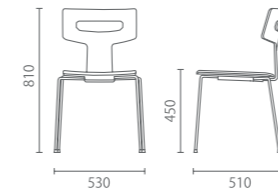

Safe skid resistance glides

Plastic glides can not only for skid resistance, but also reduce the abrasion to the floor.

Side Chair

四脚椅

Model 型号: 1250/2 (无座垫) 1252/2(含座垫)

Size 尺寸: W530 D510 H810 SH450

Sled Base Chair

雪橇脚椅

Model 型号: 1270/2 (无座垫) 1272/2(含座垫)

Size 尺寸: W510 D500 H810 SH450

Bar Chair

吧椅

Model 型号: 1250/0 (无座垫) 1252/0(含座垫)

Size 尺寸: W530 D510 H1140 SH820

材质与功能