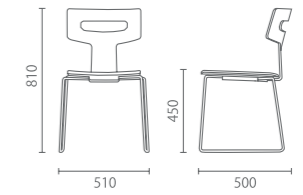

Safe skid resistance glides

Plastic glides can not only for skid resistance, but also reduce the abrasion to the floor.

Side Chair

四脚椅

Model 型号: 1250/2 (无座垫) 1252/2(含座垫)

Size 尺寸: W530 D510 H810 SH450

Sled Base Chair

雪橇脚椅

Model 型号: 1270/2 (无座垫) 1272/2(含座垫)

Size 尺寸: W510 D500 H810 SH450

Bar Chair

吧椅

Model 型号: 1250/0 (无座垫) 1252/0(含座垫)

Size 尺寸: W530 D510 H1140 SH820

材质与功能