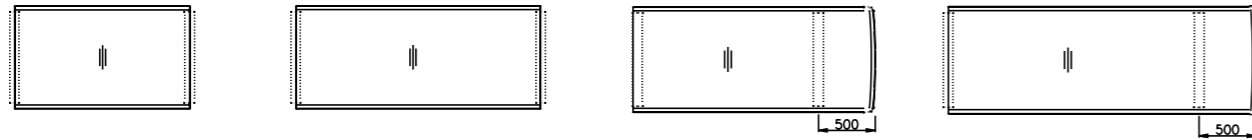

The elegant flat-steel stirrup bases guarantee ample legroom. Well-planned functionality: A continuous function strip - a sliding leather panel - keeps the integrated communication technology neatly out of sight.

Tune会议桌系统通过多样的桌面形状及尺寸满足不同的需求，同时也将极大的提供定制化的设计。

Tune collection is available in multiple sizes and shapes for diversified needs.

Rectangle Table Extender

矩形增连台
(D850, H730)

Model 型号: T03	T04	T06	T07
Size 尺寸: W 1600	2200	2100	2700

Ship-Shape Side Table

船型边台
(D1400, H730)

Model 型号: T33
Size 尺寸: W1600

材质与功能

德国原装进口
台面: 多种颜色可选
镀铬桌脚
黑色真皮桌垫

Material and Function

Imported from Renz in Germany
Table top: many optional colours
Chroming table leg
Black genuine leather table mat

Conference Table

会议桌

Model 型号: T35	T37
Size 尺寸: W1900 D1900	Φ2000

材质与功能

德国原装进口
台面由四块桌板组成:
多种颜色可选
镀铬十字桌脚
黑色真皮桌垫

Material and Function

Imported from Renz in Germany
Table consist of 4 table boards
Chroming cross table leg
Black genuine leather table mat