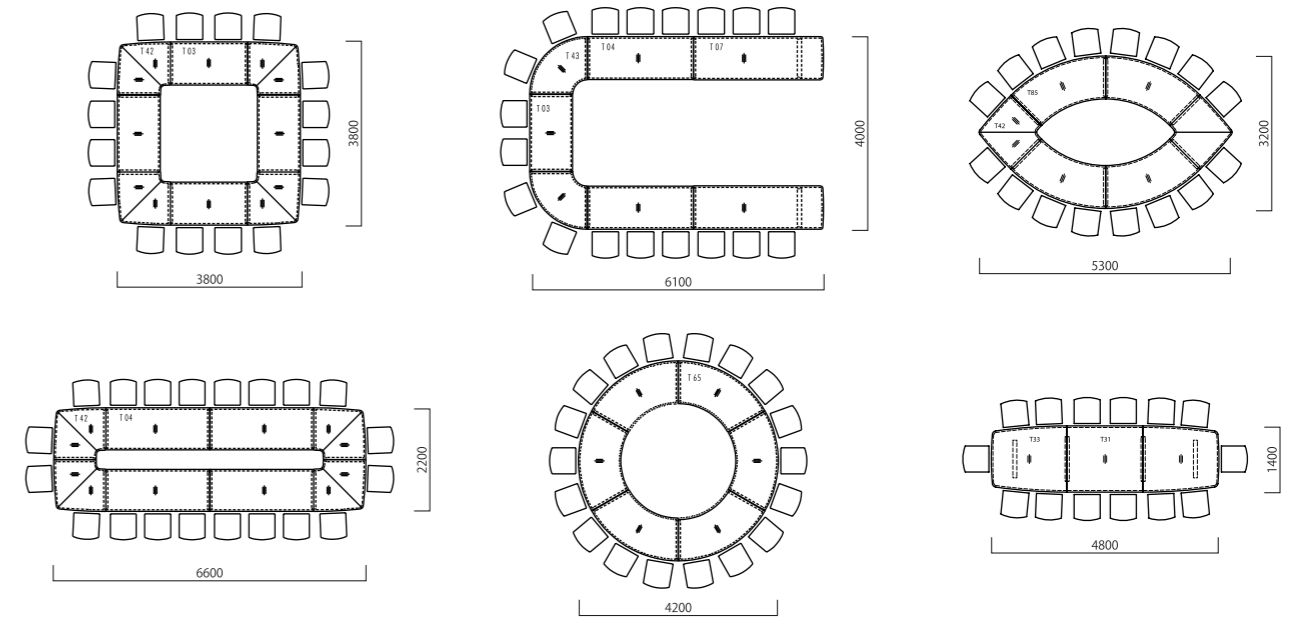

灵活适应性是一个需要协作交流的空间之必须，不管是洽谈、会议、培训，抑或是商务谈判。

优雅的扁钢支持腿保证足够的容膝空间，滑动皮革面板使电源线路巧妙地集成在桌面以下的空间。

Adaptability is required wherever people come together to communicate. Talks, meetings, conferences, conventions.

The elegant flat-steel stirrup bases guarantee ample legroom. Well-planned functionality: A continuous function strip - a sliding leather panel - keeps the integrated communication technology neatly out of sight.

Tune会议桌系统通过多样的桌面形状及尺寸满足不同的需求，同时也将极大的提供定制化的设计。

Tune collection is available in multiple sizes and shapes for diversified needs.