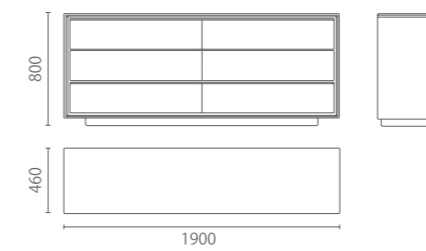

Back cabinet with drawer

背柜-抽屉柜

Model 型号: dONE-GZ03
Size 尺寸: W1900 D460 H800

材质与功能

柜顶：大理石面
柜体：胡桃木贴面（非胡桃木原木）
抽面：银白色铝合金拉丝
柜脚：不锈钢；双排六抽，自动吸入缓冲式导轨，顺畅静音

Material and Function

Cabinet top: Marble
Body: walnut veneer (not walnut log)
Drawer front: silver brushed aluminum alloy
Cabinet leg: stainless steel
Six drawers in 2 rows, with damping device, smooth and silent