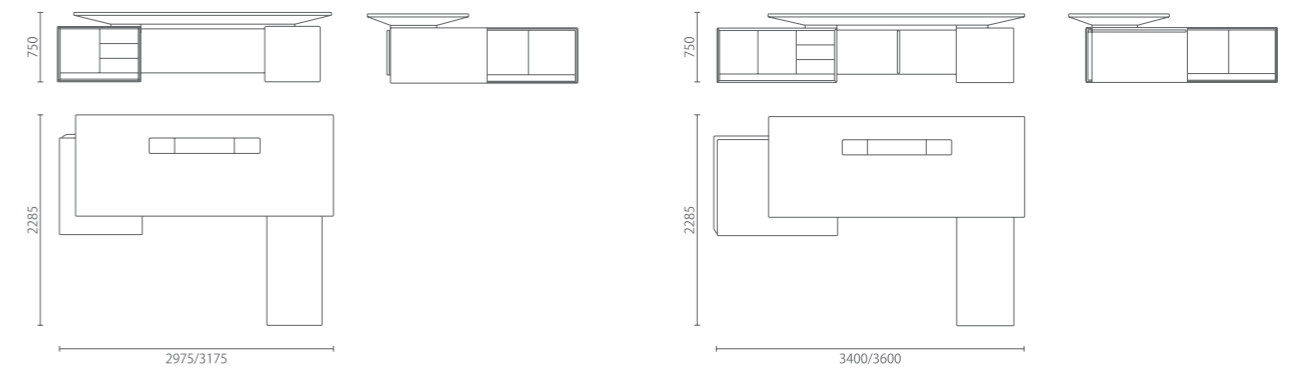

## Clean lines

The edges of cabinet and table top are uniquely spliced at a 45-degree angle, Which gives the executive desk clean yet steady lines.

## Executive table

班台

实木贴面挡板  
Veneer panel

胡桃木贴面栅格挡板  
Walnut veneer grid panel

Model 型号:	SS-R-BT 2975-L 2975-R	3175-L 3175-R	3400-L 3400-R	3600-L 3600-R
Size 尺寸:	W2975 D2285 H750	W3175 D2285 H750	W3400 D2285 H750	W3600 D2285 H750