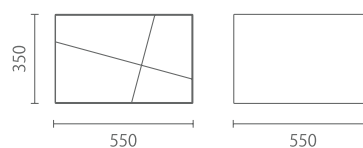

X-box

线&面, X-box

X-box运用线与面的对比来表现整体的简约，它采用超薄而坚固的金属材质，体现现代工艺的极致美。内部的“X”交叉架构是它的自我支撑，可以更稳定地使用与运输。同时也是一个很好的收纳区域，使得这个茶几可以横竖随意放置，灵活自由。如空间需要，可以自由组合叠加，形成一个收纳系统。

lines & Surface, X-box

X-box makes use of the contrast between lines and surface to show overall simplicity. It adopts ultra-thin yet strong metal materials to show the perfectness of modern craftsmanship. The inside "X"-shaped structure serves as a self-support, which enables it to be used and transported more stably. Meanwhile, it is a good area for storing, enabling the tea table to be placed either vertically or horizontally. In case of space need, more than one such tea tables can be placed together to form a storage system.

X-box

Model 型号: X500

Size 尺寸: W550 D550 H350

材质与功能:

钢板折边喷砂

Material and Function:

Sandblasted steel plate edgefold

颜色: 黑色