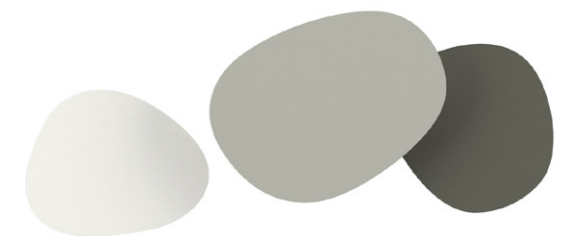

The table's shape looks like the clovers with different colors. A creative space is presented in front of your eyes with new combinations. The "root" of the clover is reaching towards the bottom like water waves. The connection of the table leg and the table surface has shown exquisite craftsmanship and perfection pursued by all.

水滴式的生长根茎蔓延底盘，如水波荡漾。

The "root" of the clover is reaching towards the bottom like water waves.

台面底部中心区内凹处理，将连接结构隐藏其中。台面极致简约，完美呈现。

The center of base is dented for connecting structures to stay undetected, leaving the surface simple, clean and perfect.

颜色 Colour :

台面 (烤漆A级):

Table top: Lacquered A

	C-W-A-07 白色 White
	C-W-A-33 暗灰色 Dark Grey

台面 (烤漆B级):

Table top: Lacquered B

	C-W-A-36 软石灰色 Soft Lime
--	----------------------------

台面 (烤漆C级):