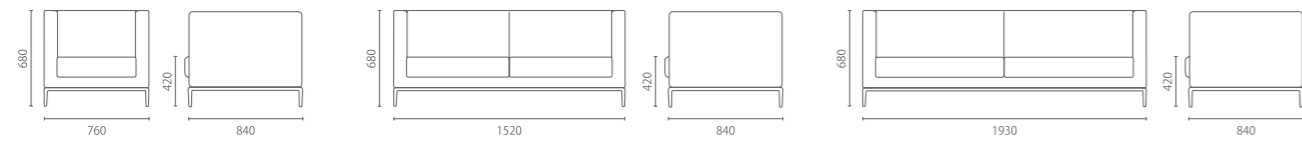

## Single sofa

单人位沙发

## Double-seater sofa

双人位沙发

## Three-seater sofa

三人位沙发(座垫仅分2块)

Model型号:	S7131	S7132	S7133
Size 尺寸:	W760 D840 H680 SH420	W1520 D840 H680 SH420	W1930 D840 H680 SH420