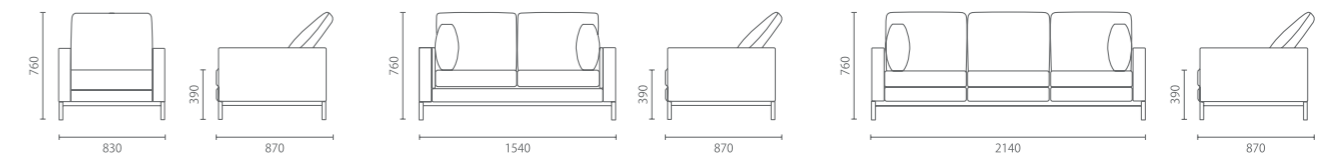

Single sofa
单人沙发

Double-seater sofa
双人沙发

Three-seater sofa
三人沙发

Model 型号: S7151

S7152

S7153

Size 尺寸: W830 D870 H760 SH390

W1540 D870 H760 SH390