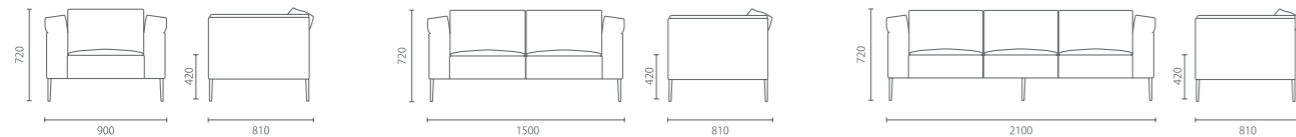

绅士们的见面礼

扶手处微妙的折弯设计，仿佛绅士们热情却恰到好处的一個见面礼。

Gentlemen's meeting

Its arm featured a delicate crooked design, which looks like an enthusiastic yet just right gift from a gentleman at the first meeting.

Single sofa / Double-seater sofa / Three-seater sofa

单人沙发 / 双人沙发 / 三人沙发

Model型号:	Gen-D	Gen-S	Gen-R
Size 尺寸:	W900 D810 H720 SH420	W1500 D810 H720 SH420	W2100 D810 H720 SH420

材质与功能

全真皮饰面
镀铬金属脚

Material and Function

Leather upholstered sofa
Chromed metal sofa legs