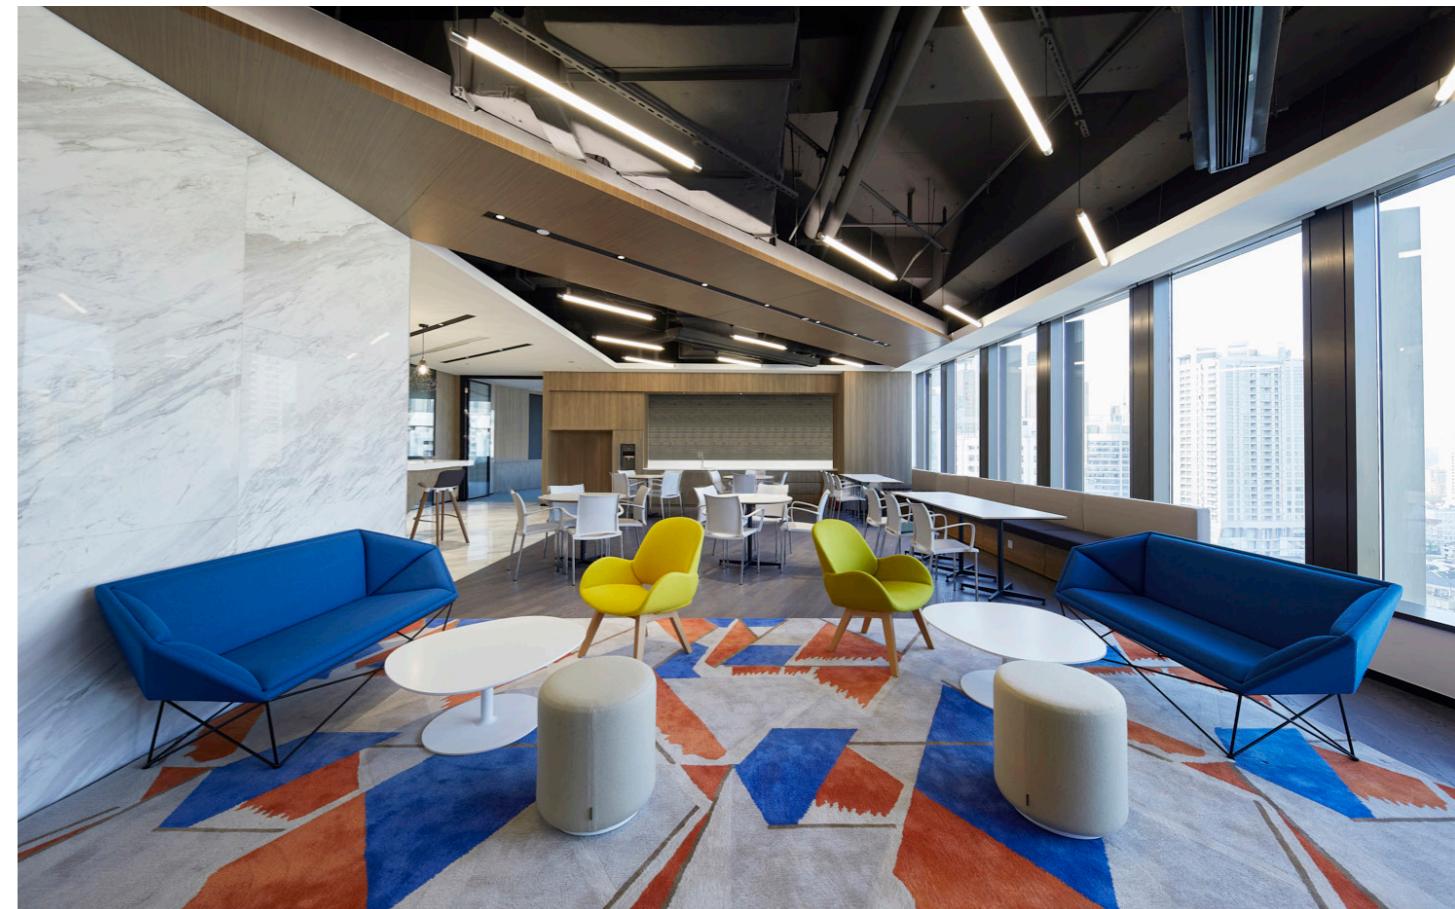

X sofa x沙发

聚散“趣”直，X沙发以直线为元素，使每个边线相互呼应，相互穿插，塑造一款张力十足的家具产品。

Straight lines are used for the X sofa. Each line is skillfully intersected with one another to shape a highly resilient furniture product.

柔软的填充物与直线的框架融合出一定曲面的外观，使其平整而又柔和。

It is not defined as a chair or a sofa. Nor is it designed for a specific user group or environment. It seems it can be used everywhere by everyone.

Meticulously sewn thread makes the sofa more three-dimensional, and enriches its distinct style with refined element, so as to achieve a striking contrast.

Team communication

Single or double-seater sofa.
Free combination of multiple colors.
Communication should be unrestrained.

Business cooperation

Tougher than leisure sofa.
More suitable for business scenario.
Fun and not overly formal.