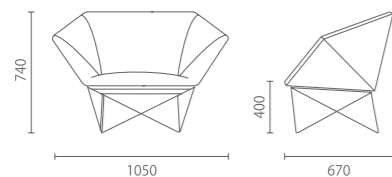

休闲放松

休憩片刻，办公空间也都有放松身心的角落。

小组沟通

单双人座选择组合，
多彩自由搭配，
沟通更灵动自在。

商务合作

相对于休闲沙发更硬朗，
更适合商务场景，
但趣味张力的造型又不拘谨。

Leisure and relax

Rest a bit. Even office should have a relaxing corner.

Team communication

Single or double-seater sofa.
Free combination of multiple colors.
Communication should be unrestrained.

Business cooperation

Tougher than leisure sofa.
More suitable for business scenario.
Fun and not overly formal.

Single-Seater Sofa
单人沙发

Model 型号: X-D
Size 尺寸: W1050 D670 H740 SH400

材质与功能
全饰面布面
黑色钢制喷粉脚

颜色:
布料选用丹麦面料品牌Gabriel MAGA 系列

Colour
Danish fabric brand Gabriel MAGA series

Double-Seater Sofa
双人沙发

Model 型号: X-S
Size 尺寸: W1650 D670 H740 SH400