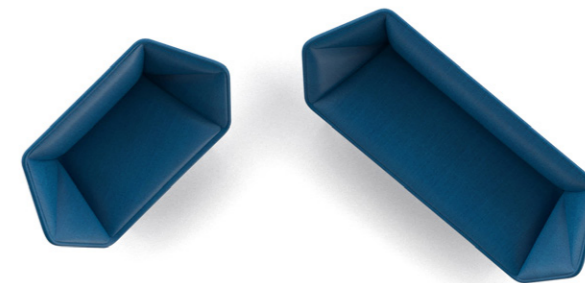

X sofa x沙发

聚散“趣”直，X沙发以直线为元素，使每个边线相互呼应，相互穿插，塑造一款张力十足的家具产品。

Straight lines are used for the X sofa. Each line is skillfully intersected with one another to shape a highly resilient furniture product.

柔软的填充物与直线的框架融合出一定曲面的外观，使其平整而又柔和。

It is not defined as a chair or a sofa. Nor is it designed for a specific user group or environment. It seems it can be used everywhere by everyone.

Meticulously sewn thread makes the sofa more three-dimensional, and enriches its distinct style with refined element, so as to achieve a striking contrast.

休闲放松

休憩片刻，办公空间也都有放松身心的角落。

小组沟通

单双人座选择组合，
多彩自由搭配，
沟通更灵动自在。

商务合作

相对于休闲沙发更硬朗，
更适合商务场景，
但趣味张力的造型又不拘谨。

Leisure and relax

Rest a bit. Even office should have a relaxing corner.

Team communication

Single or double-seater sofa.
Free combination of multiple colors.
Communication should be unrestrained.

Business cooperation

Tougher than leisure sofa.
More suitable for business scenario.
Fun and not overly formal.