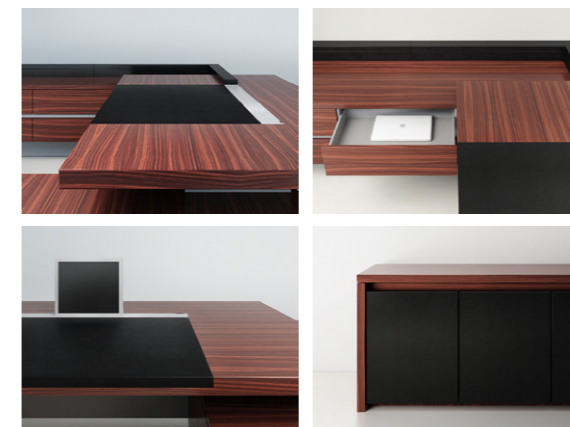

全方位尊享体验

进口限量版、豪华版、国产版，均可选配19寸升降屏幕，2个立体声音响。黑檀木实木贴面，真皮皮垫，银色烤漆挡板多种材质的融合，让D8尽显尊荣感的同时，更拥有一份时代的先锋性。

Diversified luxury experience

Imported limited edition, deluxe edition and domestic edition, all equipped with 19-inch adjustable screen and 2 stereos. A combination of multiple materials as ebony veneer, leather cushion, silver baking varnish baffle, etc. endows D8 with a sense of honor and glory, as well as a vanguard of the times.

Original German design & supervision by Holzmedia,
Ebony veneer body,

Main table:
Silver lacquered front panel;
Genuine leather table mat;

Side table:
One PC cabinet in left sideboard,
PC-case can be placed in the drawer of the left sideboard,
container in the right sideboard.
The cables can be guided in the sideboard.
Lone plugboard with six power sockets, two internet sockets and two telephone sockets.