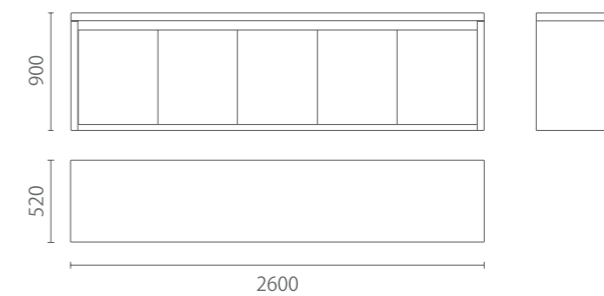

Original German design & supervision by Holzmedia,
Ebony veneer body,

Main table:
Silver lacquered front panel;
Genuine leather table mat;

Side table:
One PC cabinet in left sideboard,
PC-case can be placed in the drawer of the left sideboard,
container in the right sideboard.
The cables can be guided in the sideboard.
Lone plugboard with six power sockets, two internet sockets and two telephone sockets.

Back cabinet

背柜

Model 型号: D8-BG-01-G

Size 尺寸: W2600 D520 H900

材质与功能

德国原版设计, 经德国授权在中国生产

柜体: 黑檀木实木贴皮(含顶板、侧板、背板)
柜门: 银色烤漆5(单个宽约500mm); 内置式拉手
可配置迷你冰箱, 建议尺寸400*420*500mm

Material and Function