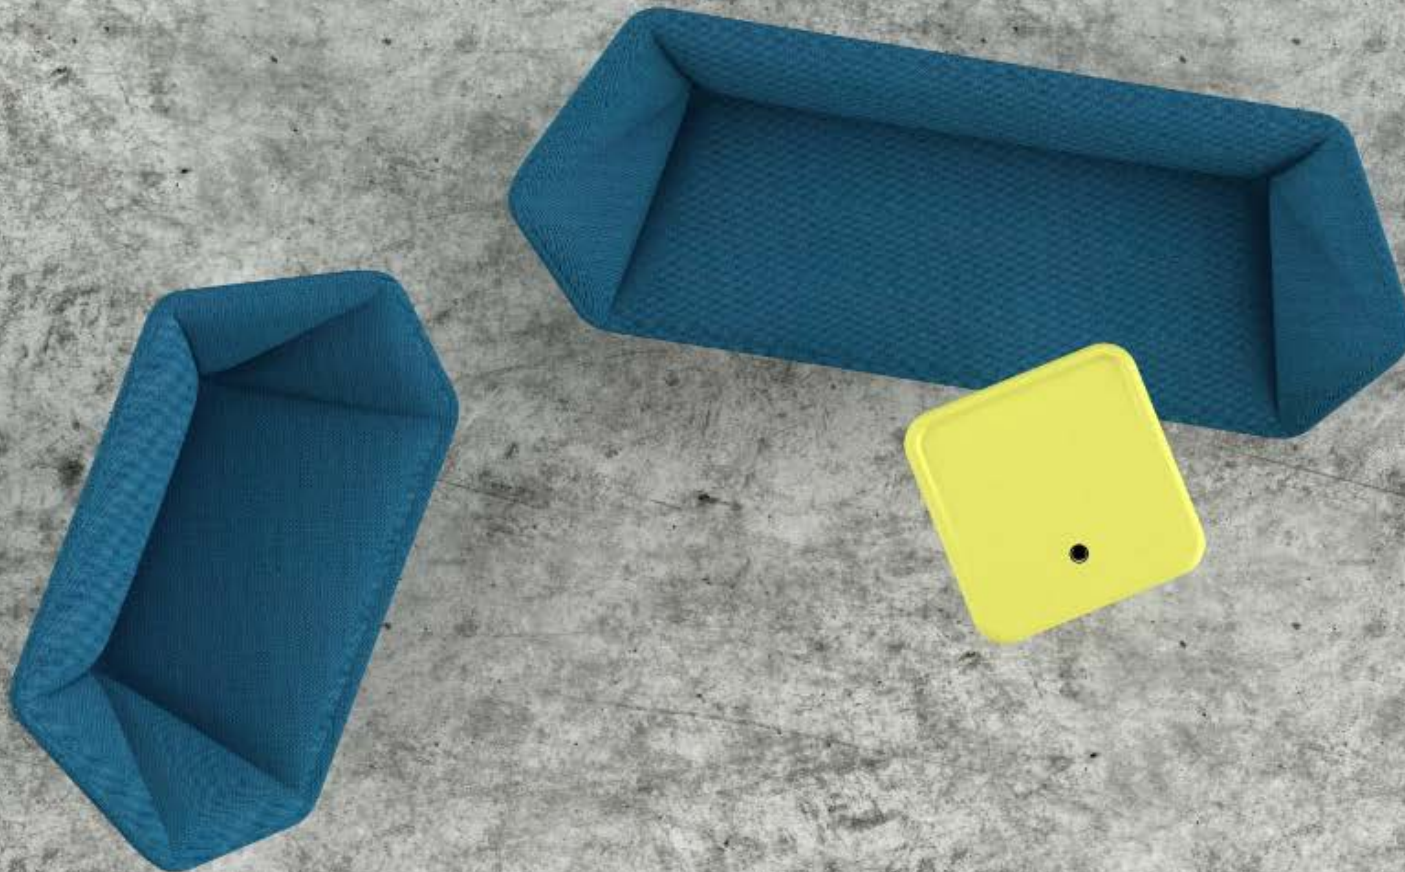

# Straight lines

**Straight lines are used for the X sofa. Each line is skillfully intersected with one another to shape a highly resilient furniture product. The filler and the straight-lined framework have created curved surfaces to make the sofa smooth and soft. It is not defined as a chair or a sofa. Nor is it designed for a specific user group or environment. It seems it can be used everywhere by everyone.**

# Perfect combination

**Application area :** Reception area  
**Product assortment :** X sofa , Clover leisure desk , Lenco+ reception desk , Roxxane lamp

Infinite imagination , Possibilities unlimited

**Application area :** Public leisure area

## One-seat

W1050\*D670\*H740

## Two-seat

W1650\*D670\*H740