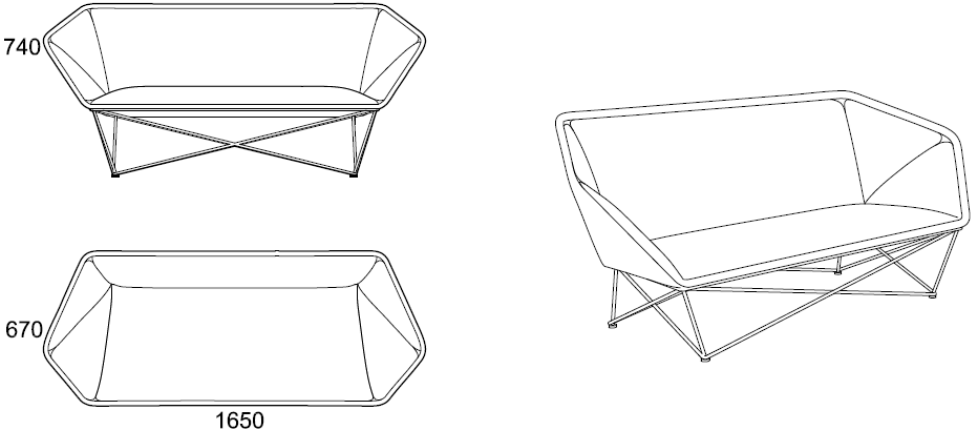

Two-seat

W1650*D670*H740