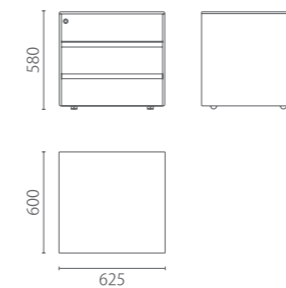

Pedestal (for height adjustable executive table)

推柜 (适配升降班台)

Model 型号: SONO-TG-01

Size 尺寸: W625 D600 H580

材质与功能

德国原装进口

古铜色烤漆三抽活动推柜

Material and Function

Imported from Germany

Lacquered 3-drawers pedestal