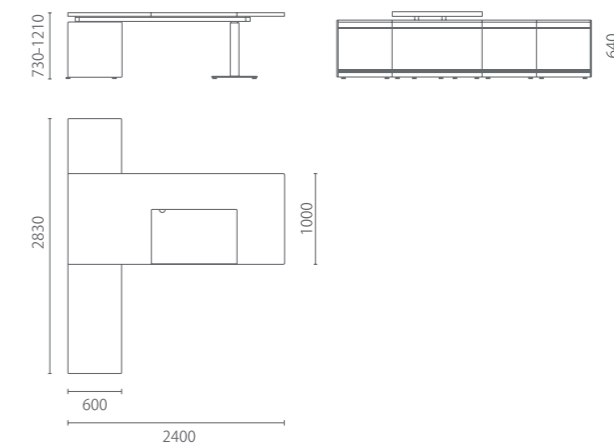

Height adjustable executive table (Range of height adjustable: 730-1210mm)

升降班台 (高度可调范围: 730-1210mm)

Model 型号: SONO-BT-01-L/R

Size 尺寸: 台面 W2400 D1000

侧柜 W2830 D600 H640

材质与功能

德国原装进口

台面: 烟色橡木实木贴面

桌脚: 阳极氧化铝立柱,可电动升降,桌面高度可调节范围730-1210mm

黑色真皮可滑动台垫: 下置文具盒(具2个A4规格分格)及电源板(含电源插座3及RJ45插座2)

含4个古铜色烤漆坐地柜,详细参数如下:

K43: 600*600*640mm,单掩门柜,含层板1,柜体背面有散热格栅

K39: 1000*600*640mm,嵌有一个高度可调立柱。独立垂直走线轨道(阳极氧化铝),PC主机掩门柜(含高度可调立柱)1,掩门柜1,柜体背面有散热格栅;

K46: 600*600*640mm,抽屜1,打印机抽1,柜体背面有散热格栅

K45: 600*600*640mm,抽屜1,放置文件,柜体背面有散热格栅

Material and Function

Imported from Germany

Table top: Smoked oak veneer

Table leg: Height adjustable anodised aluminium upright, range of height adjust: 730-1210mm

Black genuine leather sliding table pad: stationary box (2 A4 size space) and power strip (3 power sockets and 2 RJ45 sockets) under the pad.

4 bronze lacquer standing pedestal, detailed parameters as follows: K43: 600*600*640mm, Cabinet with single swing door, with one laminate, ventilation grill on the back of cabinet

K39: 1000*600*640mm, Embed one height adjustable upright. Independent vertical cabling track(anodised aluminium). One PC swing door cabinet, one swing door cabinet, ventilation grill on the back of cabinet

One drawer, one printer drawer, ventilation grill on the back of cabinet

Pedestal (for height adjustable executive table)

推柜 (适配升降班台)

Model 型号: SONO-TG-01

Size 尺寸: W625 D600 H580

材质与功能

德国原装进口

古铜色烤漆三抽活动推柜

Material and Function

Imported from Germany

Lacquered 3-drawers pedestal