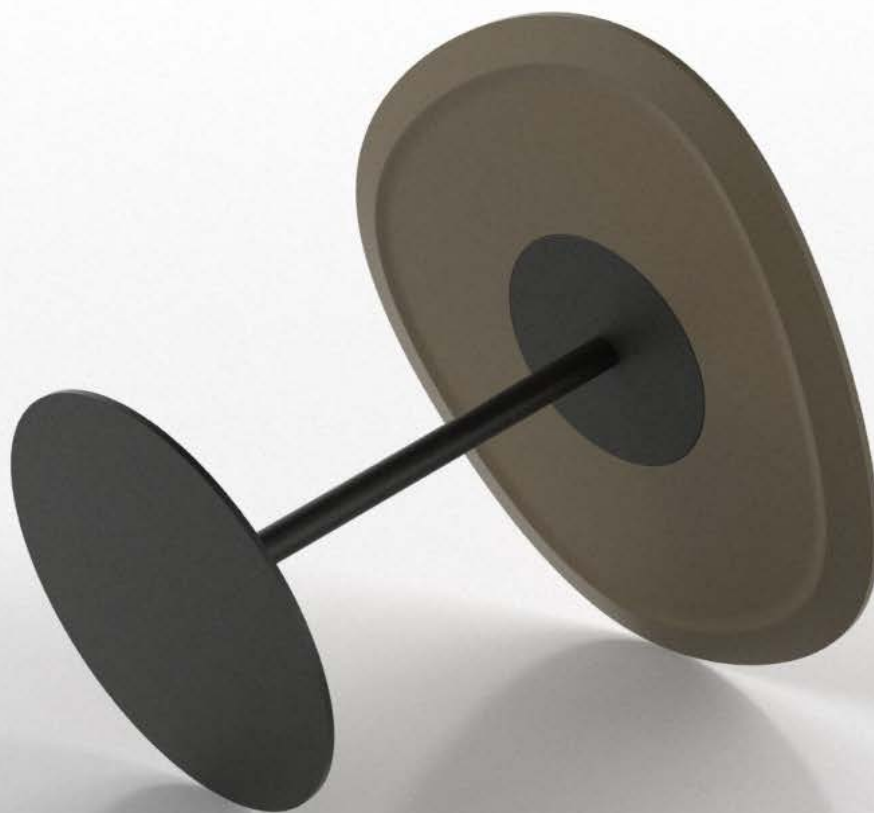

*welcome to the*  
**CLOVER LAND**

A modern table with a white top and a dark base, resembling a clover. The table has a white, rounded top and a dark, circular base. The base is connected to the top by a central, dark, cylindrical leg. The overall shape is reminiscent of a clover, with the top being the leaves and the base being the root.

## Clover , Happiness

The table' s shape looks like the clovers with different colors.

---

A creative space is presented in front of your eyes with new combinations.

---

The connection of the table leg and the table surface has shown exquisite craftsmanship and perfection pursued by all.

---

The “root” of the clover is reaching towards the bottom like water waves.

---

Exquisite craftsmanship