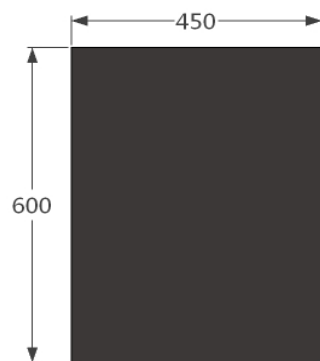

The first layer of push-in cabinet contains stationary plate, and the bottom layer has A4 document hanger.

Composable back cabinets enable creativity

Overall size

Overall size of table (W*D*H)

- 1、 2150*2200*750
- 2、 2400*2200*750
- 3、 2600*2200*750

Component: (W*D*H)

Table :

- 2150*1000*50
- 2400*1050*50
- 2600*1050*50

Movable Cabinet :

- 450*600*620

Side cabinets :

- 1660*550*620

Table size

Size : (W*D*H)

- 1、 2150*1000*50
- 2、 2400*1050*50
- 3、 2600*1050*50

Material :

Tabletop and frame are wood veneer, flapper is lacquer

Features:

- 3mm-thick stainless steel wire drawing
- Tabletop and legs are connected with an angle of 45 degree and can be removed
- Strip is installed on flapper (3 strong and 2 weak)
- Inside the flapper contains cabling, two methods provided to meet different demands

推柜尺寸

Front view

Left view

Top view

Size: (W*D*H)

450*600*620

Material:

Drawer surface is veneer. Cabinet is lacquer.