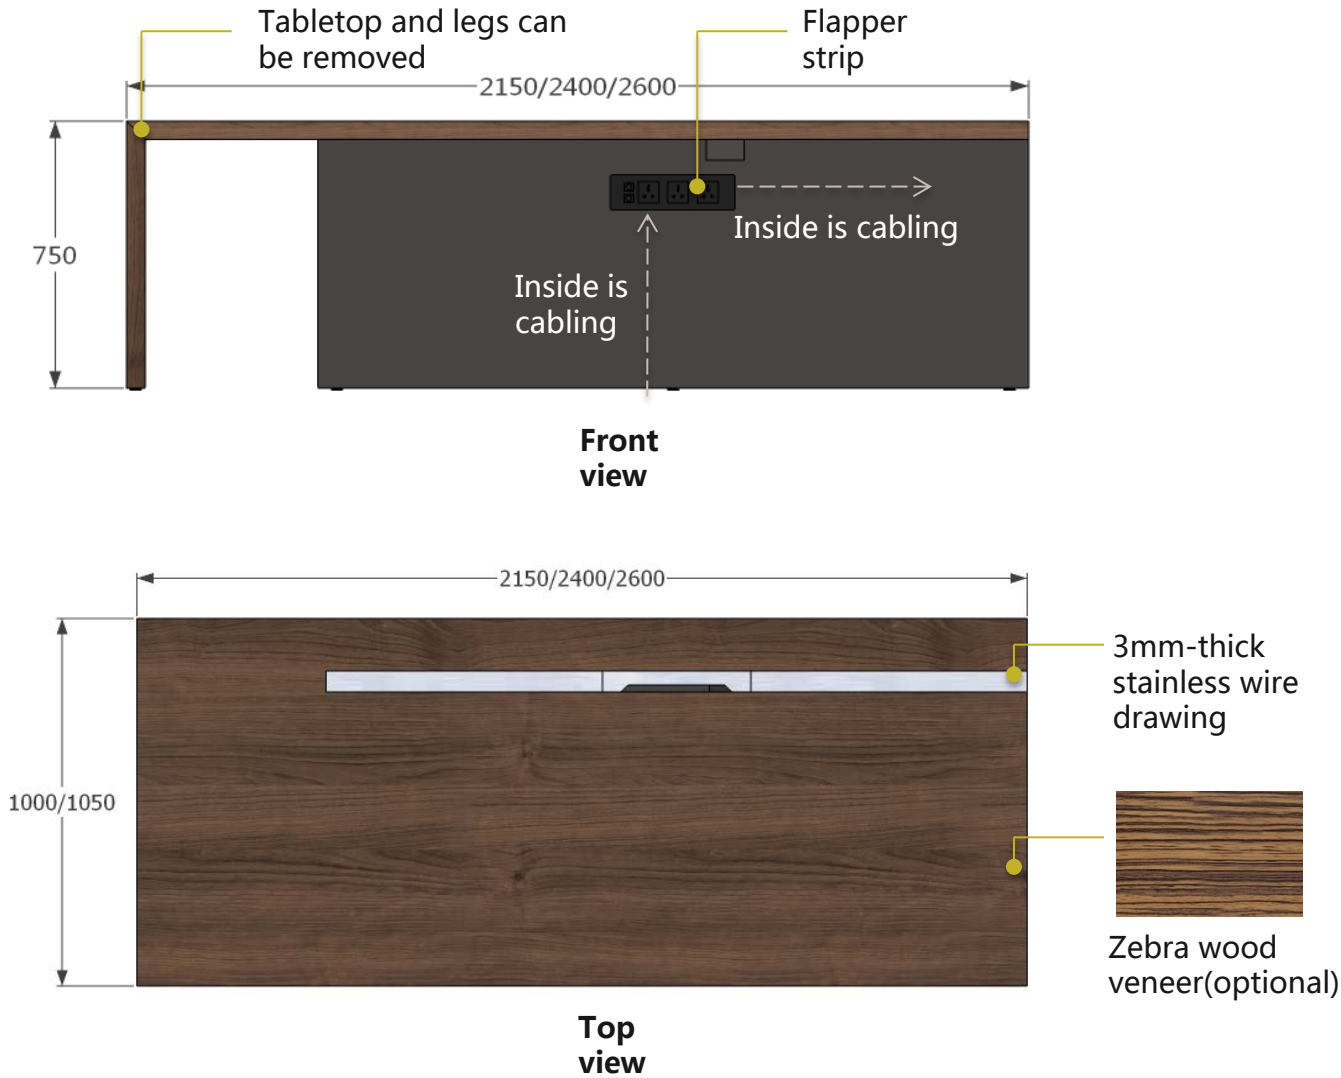

Product details show

Hidden cable channel system with ports built in the front panel

The cable box cover is made of high-end stainless steel.

The front panel of the desk features a streamline configuration and a sense of vision and elegance of fluid landscape.

Component: (W*D*H)

Table :

- 2150*1000*50
- 2400*1050*50
- 2600*1050*50

Movable Cabinet :

- 450*600*620

Side cabinets :

- 1660*550*620

Table size

Size : (W*D*H)

- 1、 2150*1000*50
- 2、 2400*1050*50
- 3、 2600*1050*50

Material :

Tabletop and frame are wood veneer, flapper is lacquer

Features:

- 3mm-thick stainless steel wire drawing
- Tabletop and legs are connected with an angle of 45 degree and can be removed
- Strip is installed on flapper (3 strong and 2 weak)
- Inside the flapper contains cabling, two methods provided to meet different demands

推柜尺寸

Front view

Left view

Top view

Size: (W*D*H)

450*600*620

Material:

Drawer surface is veneer. Cabinet is lacquer.