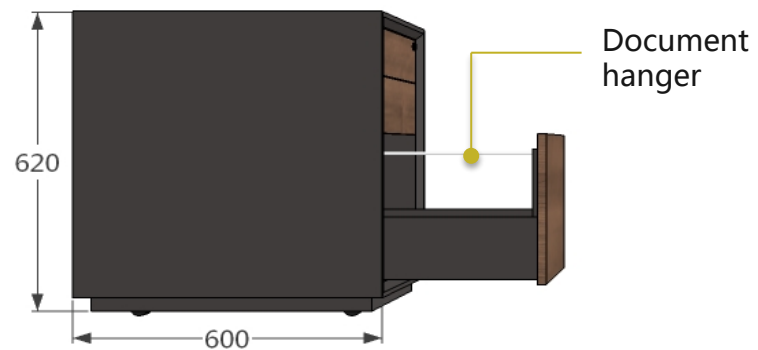

The first layer of push-in cabinet contains stationary plate, and the bottom layer has A4 document hanger.

Composable back cabinets enable creativity

Overall size

Overall size of table (W*D*H)

- 1、 2150*2200*750
- 2、 2400*2200*750
- 3、 2600*2200*750

Component: (W*D*H)

Table :

- 2150*1000*50
- 2400*1050*50
- 2600*1050*50

Movable Cabinet :

- 450*600*620

Side cabinets :

- 1660*550*620

Table size

Size : (W*D*H)

- 1、 2150*1000*50
- 2、 2400*1050*50
- 3、 2600*1050*50

Material :

Tabletop and frame are wood veneer, flapper is lacquer

Features:

- 3mm-thick stainless steel wire drawing
- Tabletop and legs are connected with an angle of 45 degree and can be removed
- Strip is installed on flapper (3 strong and 2 weak)
- Inside the flapper contains cabling, two methods provided to meet different demands

推柜尺寸

Front view

Left view

Top view

Size: (W*D*H)

450*600*620

Material:

Drawer surface is veneer. Cabinet is lacquer.