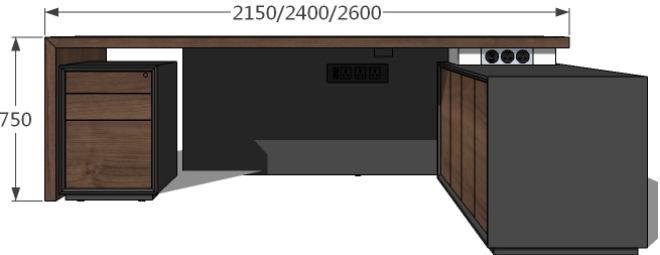

Product details show

Hidden cable channel system with ports built in the front panel

The cable box cover is made of high-end stainless steel.

The front panel of the desk features a streamline configuration and a sense of vision and elegance of fluid landscape.

The first layer of push-in cabinet contains stationary plate, and the bottom layer has A4 document hanger.

Composable back cabinets enable creativity

Overall size

Overall size of table (W*D*H)

- 1、 2150*2200*750
- 2、 2400*2200*750
- 3、 2600*2200*750

Component: (W*D*H)

Table :

- 2150*1000*50
- 2400*1050*50
- 2600*1050*50

Movable Cabinet :

- 450*600*620

Side cabinets :

- 1660*550*620

Table size

Size : (W*D*H)

- 1、 2150*1000*50
- 2、 2400*1050*50
- 3、 2600*1050*50

Material :

Tabletop and frame are wood veneer, flapper is lacquer

Features:

- 3mm-thick stainless steel wire drawing
- Tabletop and legs are connected with an angle of 45 degree and can be removed
- Strip is installed on flapper (3 strong and 2 weak)
- Inside the flapper contains cabling, two methods provided to meet different demands