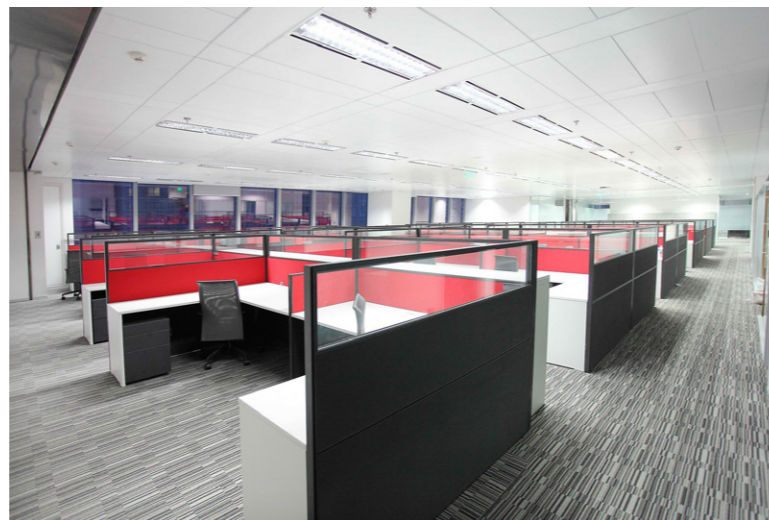

In other words

It is a negotiation between privacy and openness, with no definite answers. There are some grey areas in space solutions, like impromptu communication areas or focal areas for meditation in an open space.