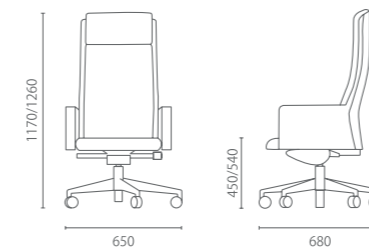

With tough and concise lines, the sharp-featured Dynamic seat is ingeniously designed as a square without edges, which gives it an impressive and imposing look. With high-quality leather, exquisite stitches, synchronous tilting and multi-grade locking, Dynamic meets the various requirements of senior executives for seat comfort and functionality.

Swivel chair

转椅

Model 型号: L1-1-F25M11B6

Size 尺寸: W650 D680 H1170-1260 SH450-540

材质与功能

马来西亚原装进口
全饰面黑色真皮椅座背
抛光铝合金椅脚
60mm尼龙制重型双轮式脚轮
进口DIN标准版气压棒
DYNAMIC同步倾仰机关

Material and Function

Imported from Malaysia
Black genuine leather upholstered seat and back
Polishing aluminium alloy leg
60mm nylon heavy dicycly castors
Imported gaslift of DIN standard
Synchronized tilt of DYNAMIC