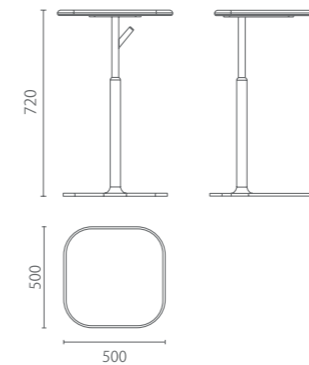

Duck Table

办公空间的灵动插曲-Duck Table

使办公状态跳脱常规伏案，提升办公姿态的灵活性。
桌面的自然内凹斜面更符合操作键盘时的人体舒适度，
边缘的凸起防止物品的掉落。
鸭掌型桌脚可灵活嵌入至座椅底部，让入座者姿态更为放松。
桌下树丫状挂钩可收纳随身包。

Duck Table Dances to Your Mood

Duck Table is totally different with the common table and can enhance the flexibility for you during work.
The naturally sloped surfaces give you more comfort when you are typing and the bumps at the edges can prevent the objects on the table from falling.
The duck web-shaped table leg can be inserted into the bottom of the chair to make you more relaxed.
And the hook on the table leg can be used for hanging your bags.

Side table 边桌

Model 型号: DK-F
Size 尺寸: W500 D500 H720

材质与功能:
桌面为玻璃钢
不锈钢抛光内杆及挂钩
钢制喷粉外杆及底盘台脚
笔记本适用尺寸17寸及以下
台面承重: 30KG

颜色:
白色台面, 软石灰台脚

Material and Function:
White FRP top with soft lime legs,
Polished stainless steel inner stick and hook,
Powdered steel outer stick and base
Load capacity: 30KG

Colour:
White table top, soft grey table leg